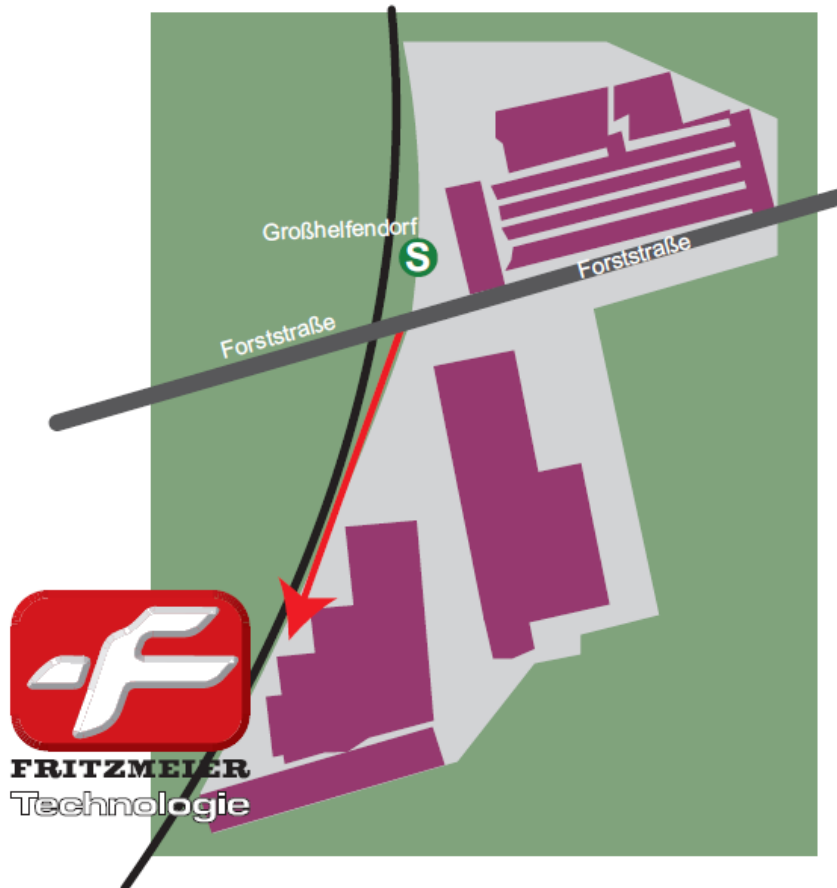

Location Sketch – Your way to us:

Coming from Munich:

A8 in direction „Salzburg“ until exit „Hofoldinginger Forst“
 Turn left in direction „Aying“
 Near Aying after appr. 6km you reach a crossing, turn right in direction „Peiβ/Großhelfendorf“

Coming from Salzburg/Innsbruck:

A8 in direction „München“ until exit „Bad Aibling“
 Turn left in direction „Bad Aibling“
 Then always stay on the country road 2078 in direction „München“
 After appr. 25 km you reach „Großhelfendorf“

With S-Bahn from Flughafen:

S8 direction „Ostbahnhof“ or „Hauptbahnhof“ (Central Station)
 Change to S7 direction „Kreuzstraße“

Detail Sketch:

Contact:

Fritzmeier Technologie GmbH & Co. KG
Forststraße 9
D-85653 Großhelfendorf